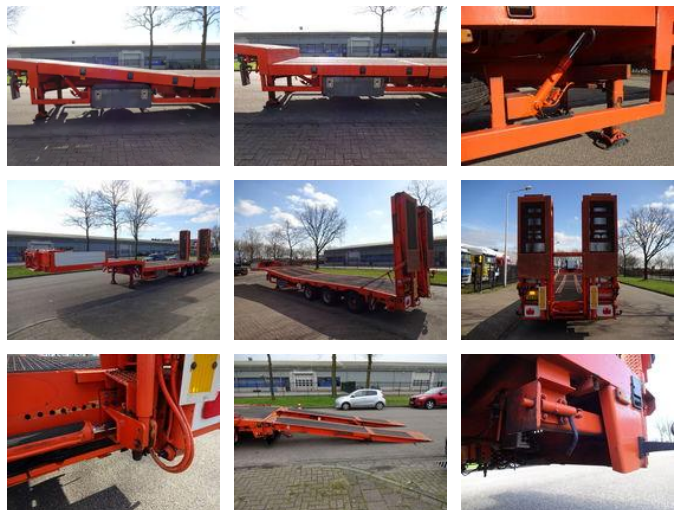

Nootboom 3-AXLE SEMI LOWLOADER/HYDR. ADJUSDABLE BED

General features

Brand	Nootboom
Subcategory	Semi lowloader
Construction year	2005
Date of first registration	03-05-2005
Condition	Used
General condition	Very good
Reference	3-AXLE SEMI LOWLOADER/HYDR. ADJUSDABLE BED / 2005

Characteristics

Empty weight	13.520kg
Load capacity	31.480kg
GWV	45.000kg
Length	1.350cm

Width

252cm

Nooteboom 3-AXLE SEMI LOWLOADER/HYDR. ADJUSDABLE BED

Technical specifications

Number of axes

3

Description

3-AXLE NOOTEBOOM OSD-48-03/L SEMI LOWLOADER WITH ADJUSDABLE BED. Year 2005. Double Hydraulic Ramps. Ramps goes hydraulic from left to right. Trailers has hydraulic pump and works on the NATO electricity from the truck. 9 Tons SAF axles. Steering Axle. Air Suspension. Tyre size 245/70/17,5 ABS. Width bed 252 cm + 2x 25 cm side extensions till 302 cm. Total length 1350 cm. Empty weight 13.520 kg. Payload 31.480 kg. GVW 45.000 kg. Holland Registration !!! Technical inspection valid till 11-09-2024 !!!